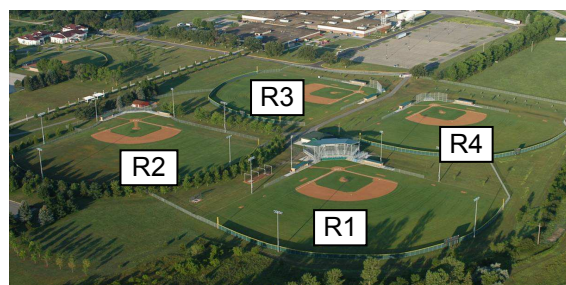

Saturday June 30

| Game # | | | | |
|--------|-------------|----|-------------|----------|
| 11 | Rockland | vs | Brookings | 10:00 M |
| 12 | Rochester | vs | Jamestown | 12:00 M |
| 13 | Tri-City | vs | Spencer | 12:00 R4 |
| 14 | Cold Spring | vs | Sparta | 2:00 M |
| 15 | Minnetonka | vs | Rockland | 2:30 R1 |
| 16 | Stillwater | vs | Des Moines | 2:30 R2 |
| 17 | Blaine | vs | Brookings | 3:30 R4 |
| 18 | Greyhounds | vs | Spencer | 4:30 M |
| 19 | Athletics | vs | Des Moines | 5:00 R1 |
| 20 | Sparta | vs | Jamestown | 5:00 R2 |
| 21 | Minnetonka | vs | Blaine | 6:30 M |
| 22 | Rochester | vs | Cold Spring | 7:30 R1 |
| 23 | Tri-City | vs | Prescott | 7:30 R2 |
| 24 | Blue Sox | vs | Stillwater | 8:30 M |

Marcusen Park

Riverland Complex